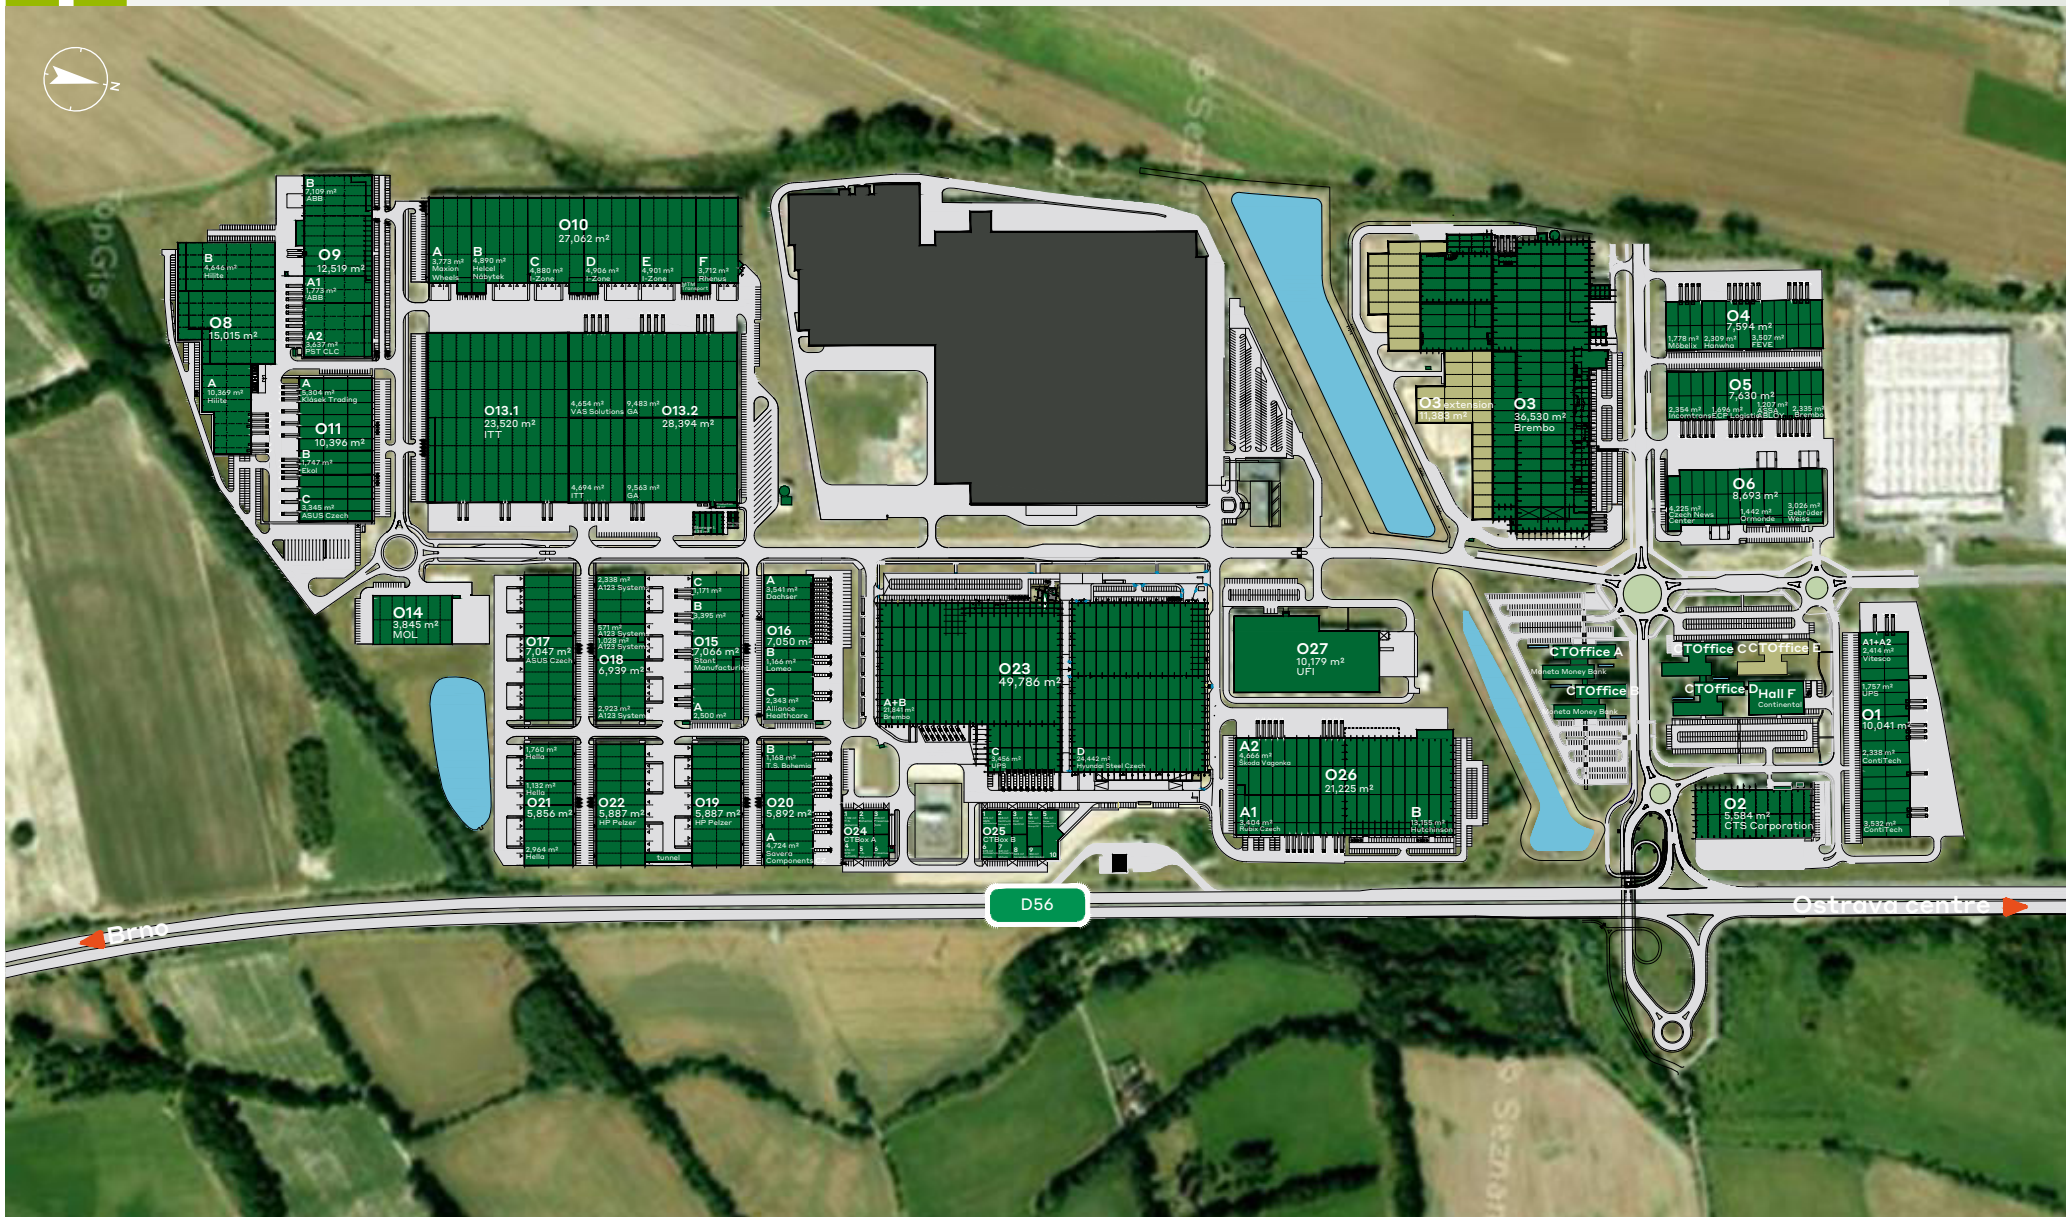

# CTPark Ostrava

CTPark Ostrava, Na Rovince 879, 720 00 Ostrava – Hrabová, Czech Republic  
49°46'11.700"N, 18°16'7.200"E

Available (built) Occupied (built) Planned construction