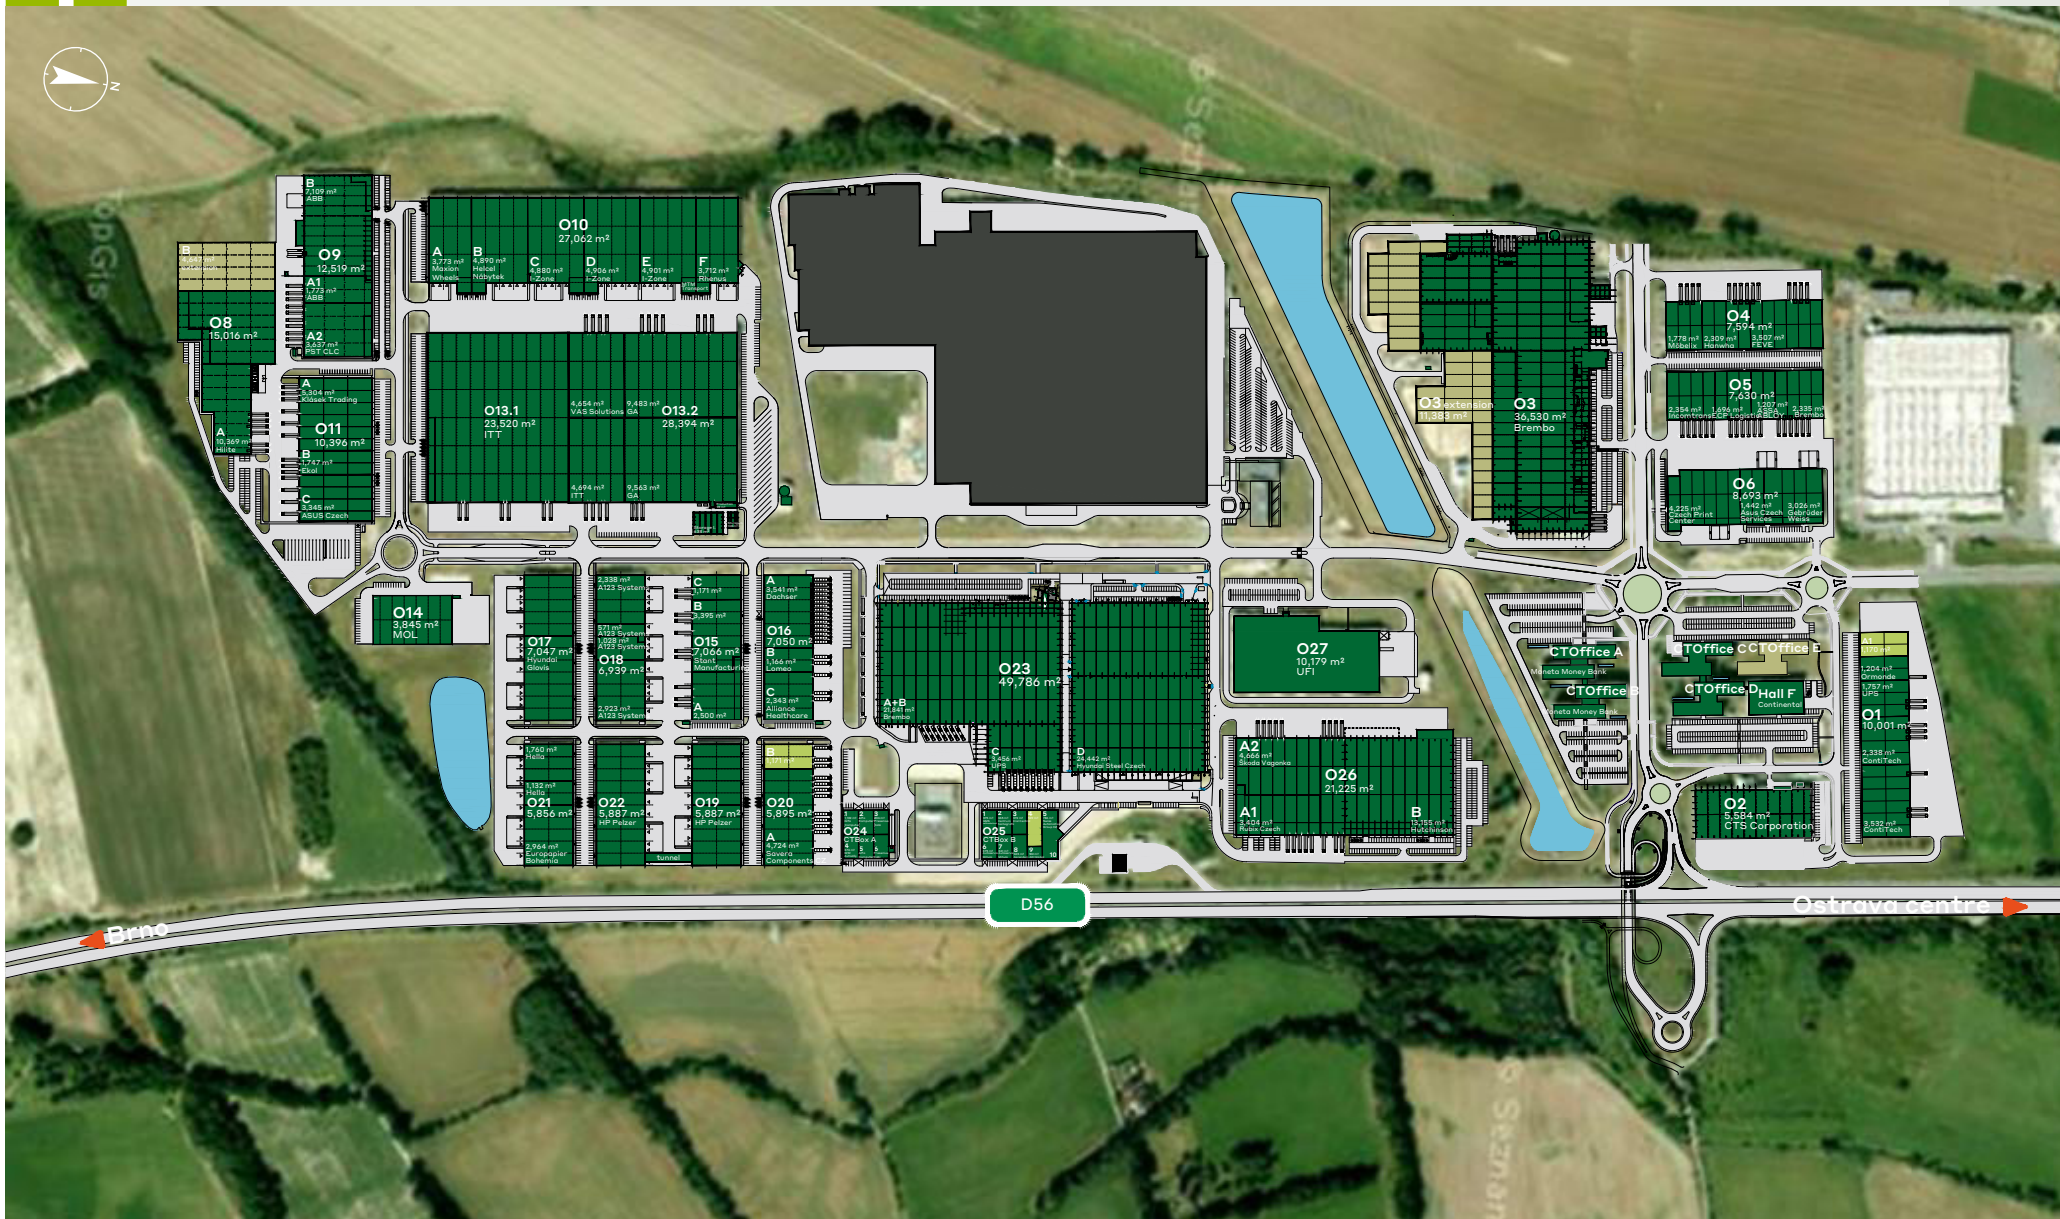

CTPark Ostrava

CTPark Ostrava, Na Rovince 879, 720 00 Ostrava – Hrabová, Czech Republic
49°46'11.700"N, 18°16'7.200"E

Available (built) Occupied (built) Planned construction